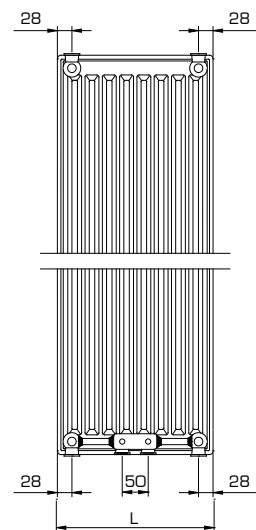

Types 20 / 21 / 22

● Doorstromingsvergrendeling